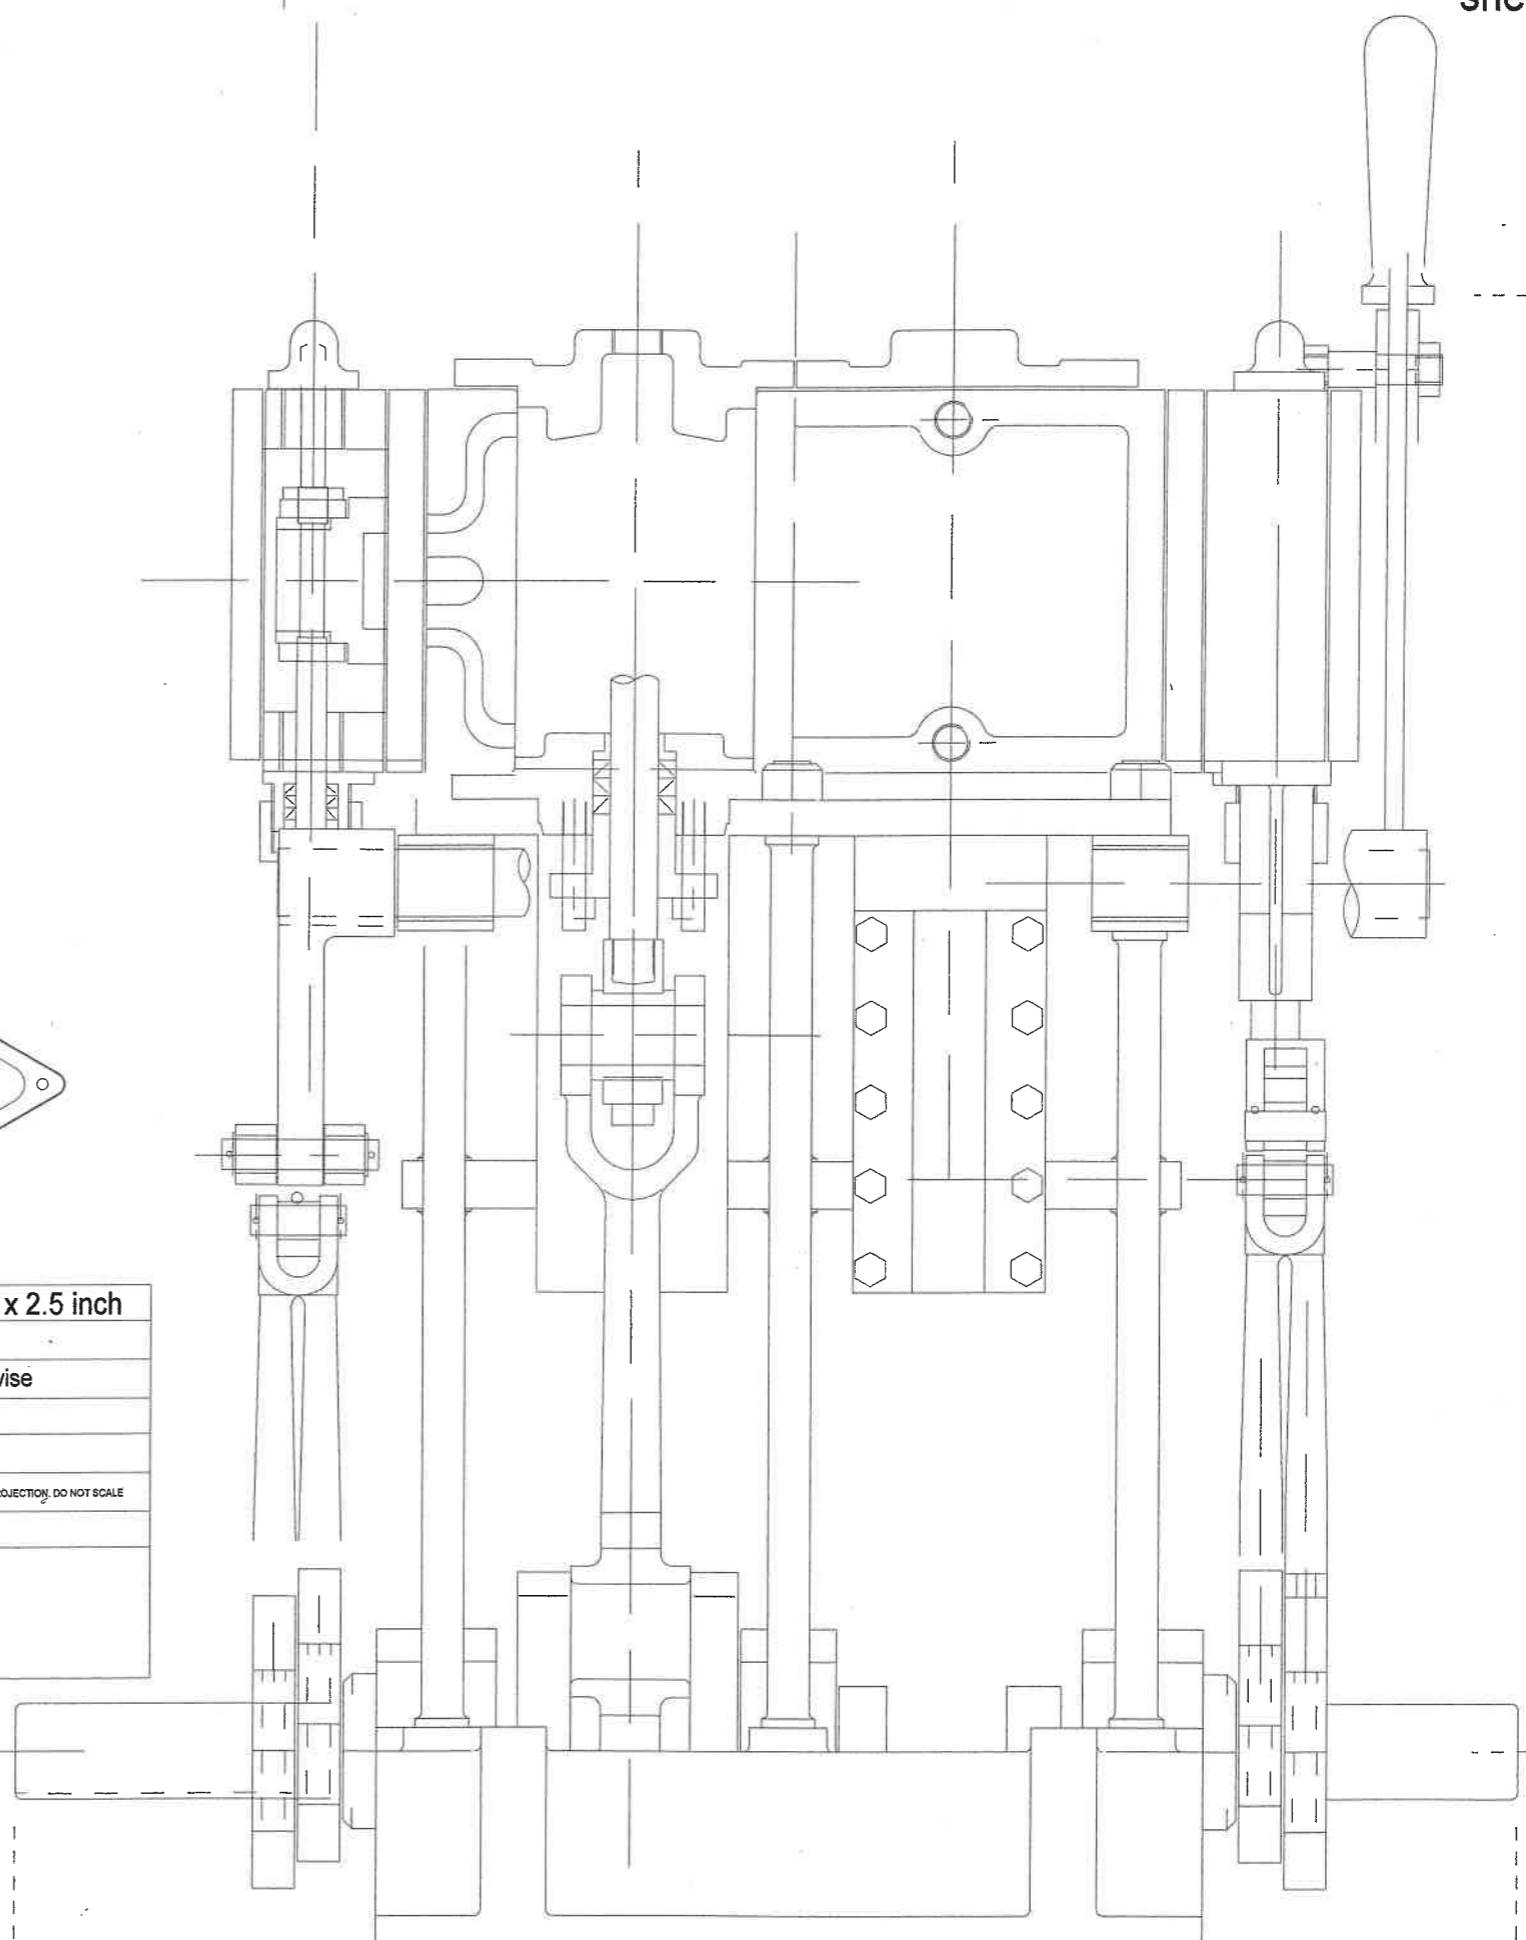

Taylor T2 Engine twin cylinder 2.5 x 2.5 inch	
General Arrangement	
Dimensions in inches unless stated otherwise	
14/12/2014	
drawing T2SBA.FCW sheet 1	
J. Maltby & son Marine Engineers West Cottage Crackenthorpe Appleby-in-Westmorland Cumbria CA16 6AF	THIRD ANGLE PROJECTION, DO NOT SCALE  M